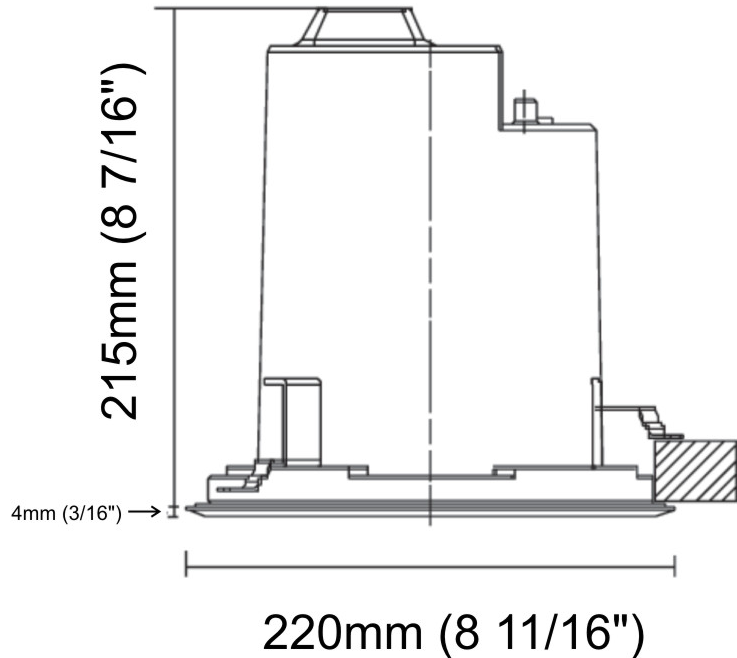

GENERAL

Series: Olodum
Brand: Side
Division: Exterior
Mounting Type: Recessed
Mounting Location: Ceiling
Subcategory: Downlight

PHYSICAL

Shape: Round
Diameter (mm): 220
Diameter (in): 8 11/16
Height (mm): 215
Height (in): 8 7/16
Light Distribution: Adjustable / Direct
Weight (kg): 3.6
Weight (lbs): 7.94
Diffuser: Clear tempered glass
Fixture Finish: SSS
Fixture Material: Aluminum Die Cast

ELECTRICAL

Lamp Type: LED (Zhaga Standard)
Input Wattage (W): 20
Total Output Wattage (W): 17
Dimming: Tri-Mode (Non-Dimming and Phase Dimming (120Vac only) and 0-10V Dimming)
Driver Included: Yes
Driver Location: Integrated
Driver Type: Constant Current - Universal
Driver Class: Class 2
Input Voltage (V): 120 - 277
Constant Current (MA): 500
Upon Request: (Not included - see components [IP65 or higher enclosure to be supplied by others]) 0-10Vdc dimming / (Included) Integral: Phase dimming @120Vac only / 277Vac

LED

Color Temperature (°K): 3000 / 4000
Max. Delivered Lumen (lm): 2434.9 / 2587.5
Nominal Lumen (lm): 2750 / 2945
CRI: >80 CRI
Lamp Life (hrs): 50000

OPTICAL

Reflector: Polycarbonate metallized reflector
Beam Angle: Spot - 15° / Flood - 45° / Wide Flood - 65° / Asymmetric

RATINGS AND CERTIFICATIONS

Certified By: Certified for North American Standards
IP rating: IP67
IK Rating: IK10

Recessed Thickness 10 / 12.5 / 15 / 25 / 30 mm
(3/8" / 1/2" / 9/16" / 1" / 1 3/16")

E

201mm (7 15/16")
3.6kg / 7.93lbs