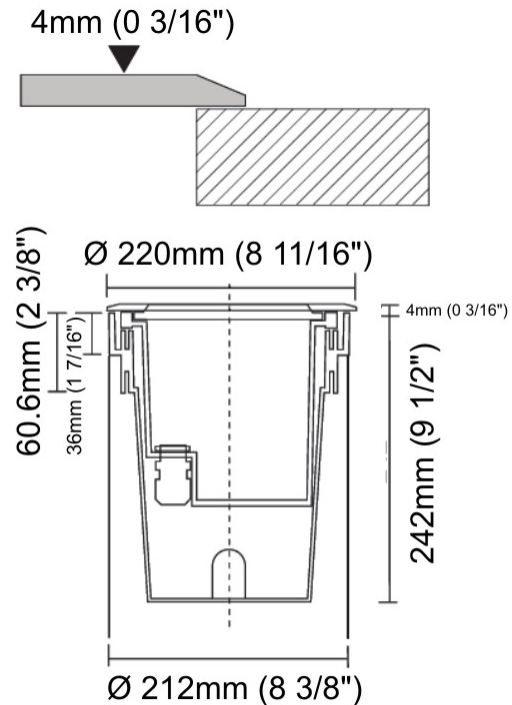

GENERAL

Series: Olodum
Brand: Side
Division: Exterior
Mounting Type: Recessed
Mounting Location: In-Ground
Subcategory: Uplight

PHYSICAL

Shape: Round
Diameter (mm): 220
Diameter (in): 8 11/16
Height (mm): 242
Height (in): 9 1/2
Light Distribution: Adjustable / Direct
Weight (kg): 3.8
Weight (lbs): 8.38
Diffuser: Clear tempered glass
Gasket: Silicon rubber
Fixture Finish: SSS
Fixture Material: Aluminum Die Cast

ELECTRICAL

Lamp Type: LED (Zhaga Standard)
Input Wattage (W): 20
Total Output Wattage (W): 17
Dimming: Tri-Mode (Non-Dimming and Phase Dimming (120Vac only) and 0-10V Dimming)
Driver Included: Yes
Driver Location: Integrated
Driver Type: Constant Current - Universal
Driver Class: Class 2
Input Voltage (V): 120 - 277
Constant Current (MA): 500
Upon Request: (Not included - see components [IP65 or higher enclosure to be supplied by others]) Remote: 0-10Vdc dimming / (Included) Integral: Phase dimming @120Vac only / 277Vac

LED

Color Temperature (°K): 3000 / 4000
Max. Delivered Lumen (lm): 2434.9 / 2607.5
Nominal Lumen (lm): 2750 / 2945
CRI: >80 CRI
Lamp Life (hrs): 50000

OPTICAL

Reflector: Polycarbonate metallized reflector
Optic: 15 / 45 / 65 / ASY

RATINGS AND CERTIFICATIONS

Certified By: Certified for North American Standards
IP rating: IP67
IK Rating: IK10

3.80 kg / 8.38 lbs